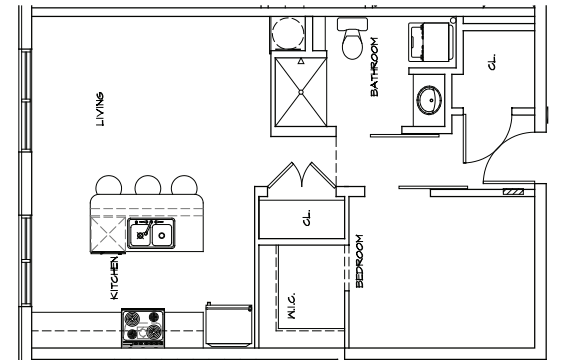

1306 Michigan Avenue, East Lansing, MI 48823

FLOOR PLANS

Studio 453 sf

One bedroom 567 sf

Two bedroom corner 793 sf

Contact us for more floorplans.
Finishes may vary. See rental policy online.