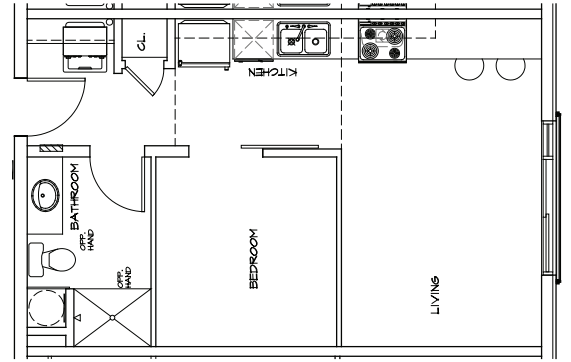

1306 Michigan Avenue, East Lansing, MI 48823

FLOOR PLANS

Studio 453 sf

One bedroom 567 sf

Two bedroom corner 793 sf

Contact us for more floorplans.
Finishes may vary. See rental policy online.