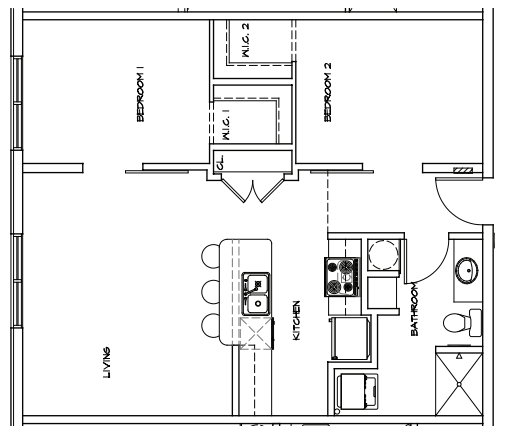

1306 Michigan Avenue, East Lansing, MI 48823

FLOOR PLANS

Studio 453 sf

One bedroom 567 sf

Two bedroom corner 793 sf

Contact us for more floorplans.
Finishes may vary. See rental policy online.